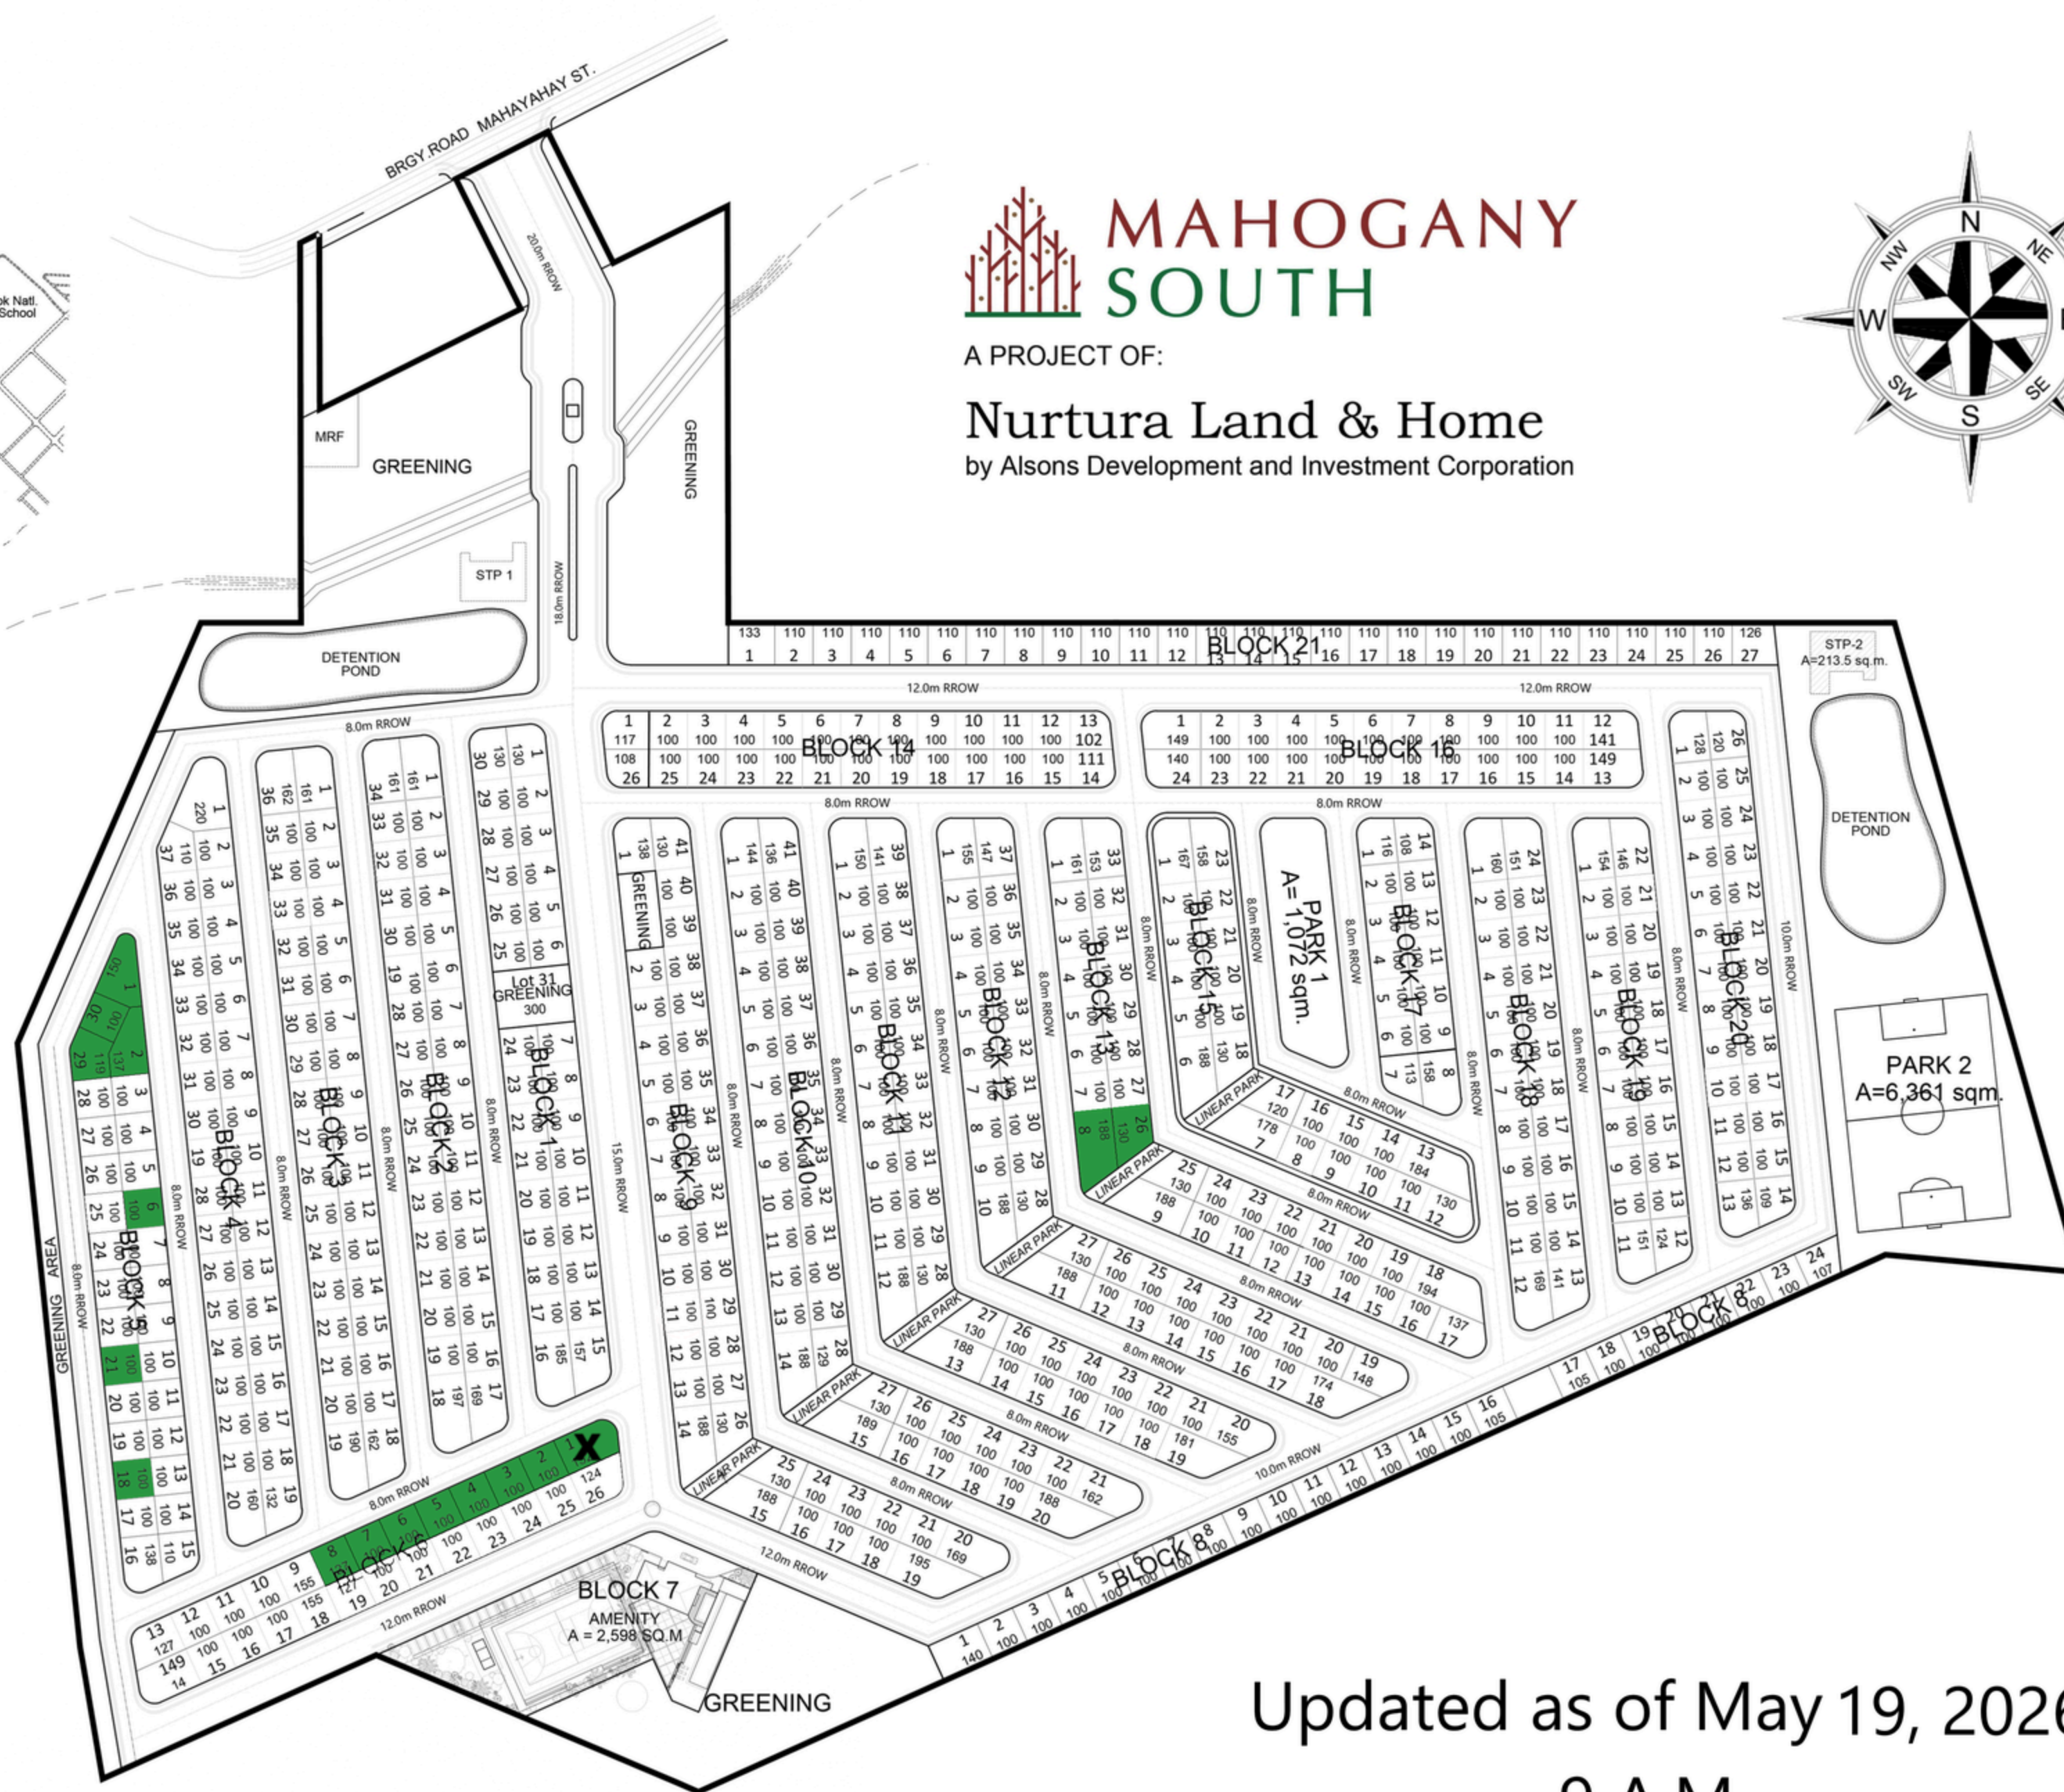

KEY MAP

# MAHOGANY SOUTH

A PROJECT OF:

**Nurtura Land & Home**  
by Alsons Development and Investment Corporation

## LEGEND

- Open Lot
- Bungalow Standard
- Bungalow with Loft

Updated as of May 19, 2026 |  
9 A.M.

Note: This material is intended for **TRAINING PURPOSES** only. The block and lot numbering, and lot area are subject to final approval of the Land Management Bureau (LMB).